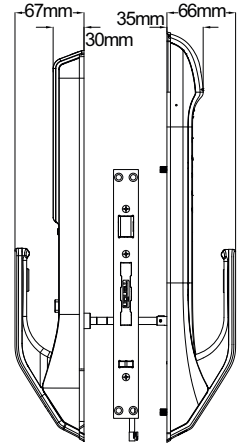

Virtual
Password

Grade C
Cylinder Lock

Password
Protection

\$340

BASIC SPECIFICATION

Access way:	Fingerprint + Password + IC Smart Card / NFC+ Mechanical Key + TUYA App / TTLOCK	
Capacity	99PCS (1PCS Administrator + 98PCS Normal User)	
Front Plate	369mm*77mm*67mm Aluminum Alloy	
Back Plate	377mm*80mm*66mm Aluminum Alloy	
APP Connection	TUYA Bluetooth / TUYA Wifi / TTLOCK Bluetooth / TTLOCK Wifi	
Mortise Lock	T6068F	304 stainless Steel / Backset: 60mm / Center Distance: 68mm
Fingerprint	Fingerprint Type	RF Semiconductor (AI Learning Function)
	Reading Time	<0.5s
Electric Character	Static Current	≤200μA
	Dynamic Current	≤300mA
Power	Battery	8PCS* AA Alkaline Battery
	Emergency Power	Micro Type-C
	Alarming Voltage	4.8V