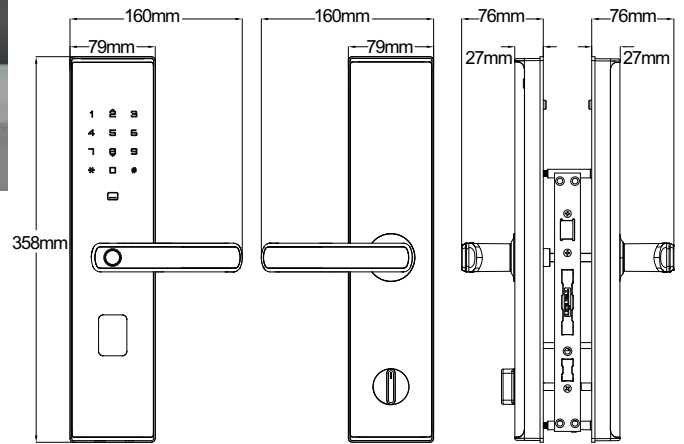

$315

BASIC SPECIFICATION

Access way:	Fingerprint + Password + IC Smart Card / NFC+ Mechanical Key + TUYA App	
Capacity	100PCS (1PCS Administrator+ 99PCS Normal User)	
Front Plate	358mm*160mm*76mm Zinc Alloy	
Back Plate	358mm*160mm*76mm Zinc Alloy	
Mortise Lock	S6068EH	304 Stainless Steel / Backset: 60mm / Center Distance: 68mm
Fingerprint	Fingerprint Type	RF Semiconductor (AI Learning Function)
	Reading Time	<0.5s
Electric Character	Static Current	≤40μA
	Dynamic Current	≤300mA
Power	Battery	4PCS* AA Alkaline Battery
	Emergency Power	5V Micro Type-C
	Alarming Voltage	4.3V
	Battery Life	About one year

*Fiyatlarımıza KDV, Pil ve Montaj dahil değildir.