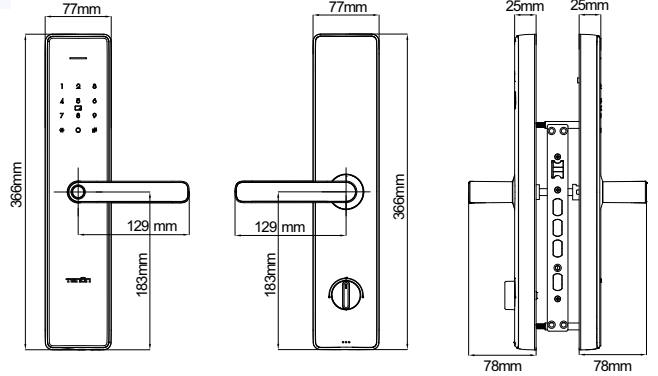

BASIC SPECIFICATION

Material	Aluminium alloy	
Unlocking way	Fingerprint, Password, IC card, Mechanical key, APP	
Fingerprint module	Semi-conductor fingerprint module	
Card type	Mifare M1	
Fingerprint capacity	Tenon 99pcs / TTLOCK 100pcs	
Password capacity	Tenon 99pcs / TTLOCK 250pcs	
IC card capacity	Tenon 99pcs / TTLOCK 1000pcs	
Power supply	4PCS * AA Alkalina battery	
Emergency power	5V Type-c	
Low voltage alarm	< 4.8V	
Working temperature	-25 °C ~70 °C	
Relative humidity	20~90%RH	
Mortise		
Features	Anti-theft mortise, Voice prompts, Low battery alarm, Virtual password, System protection, Multi-level administrator settings	
Packing details	Quantity	4pcs
	Size	48.5*46.5*40.5cm
	G.W	14KGS/CTN

*Fiyatlarımıza KDV, Pil ve Montaj dahil değildir.