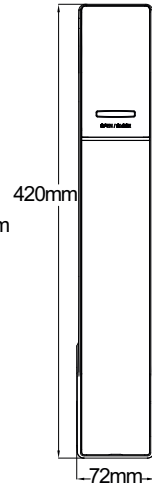

$540

BASIC SPECIFICATION

Access way:	Fingerprint + Face ID + Password + IC Smart Card / NFG Mechanical Key + TUYA App	
Capacity	100PCS (1PCS Administrator + 99PCS Normal User)	
Front Plate	420mm*72mm*56mm Alluminum Alloy	
Back Plate	420mm*72mm*57mm Alluminum Alloy	
Mortise Lock	T6068F	304 Stainless Steel / Backset: 60mm / Center Distance: 68mm
Working Temperature	-20 to 70 °C	
Fingerprint	Fingerprint Type	RF Semiconductor (AI Learning Function)
	Reading Time	<0.5s
Electric Character	Static Current	≤100μA
	Dynamic Current	≤300mA
Power	Battery	8PCS* AA Alkaline Battery
	Emergency Power	5V Micro Type-C
	Battery Service Life	>10,000 Times
	Alarming Voltage	4.8V

*Fiyatlarımıza KDV, Pil ve Montaj dahil değildir.