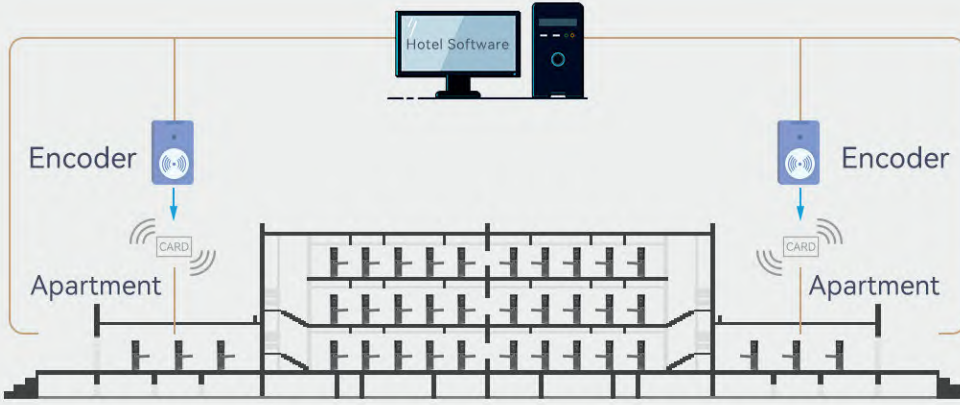

*Fiyatlarımıza KDV, Pil ve Montaj dahil değildir.

TENON

G66 Hotel Door Lock

TTLOCKAPP

G66

\$126

HOTEL SMART DOOR LOCK SYSTEM SOFTWARE

Support more than 2 reception desks to issue guest card