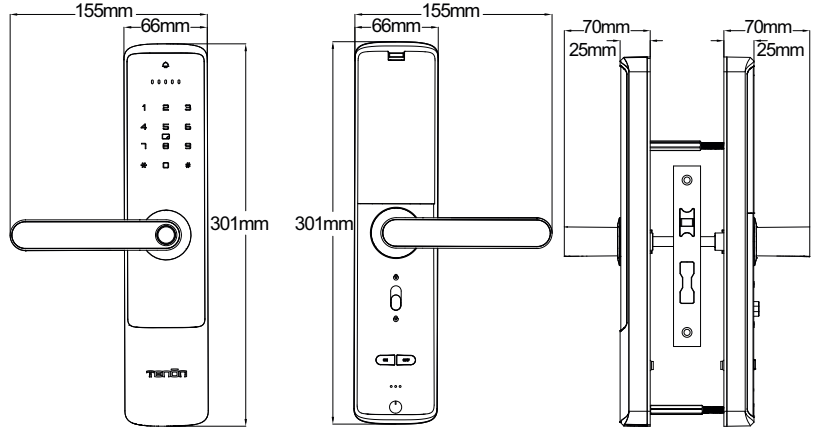

BASIC SPECIFICATION

Access way	Fingerprint + Password + IC Smart Card / NFC + Mechanical Key + TUYA App / TTLOCK	
Capacity	99PCS (10PCS Administrator + 89PCS Normal User)	
Front Plate	301mm*155mm*70mm Aluminum Alloy	
Back Plate	301mm*155mm*70mm Aluminum Alloy	
APP Connection	TUYA Bluetooth / TTLOCK Bluetooth / TTLOCK Wifi	
Mortise Lock	J6068	304 Stainless Steel / Backset: 60mm / Center Distance: 68mm
	J5050	304 Stainless Steel / Backset: 50mm / Center Distance: 50mm
Fingerprint	Fingerprint Type	RF Semiconductor (AI Learning Function)
	Reading Time	<0.5s
Electric Character	Static Current	≤200μA
	Dynamic Current	≤300mA
Power	Battery	4PCS* AA Alkaline Battery
	Emergency Power	Micro Type-C
	Alarming Voltage	4.8V

*Fiyatlarımıza KDV, Pil ve Montaj dahil değildir.