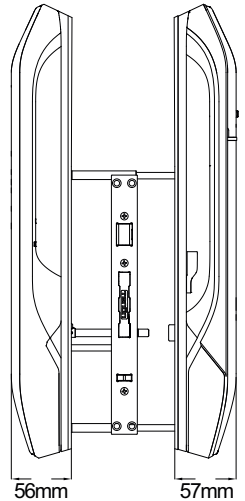

$540

BASIC SPECIFICATION

Access way:	Fingerprint + Face ID + Password + IC Smart Card / NFG Mechanical Key + TUYA App	
Capacity	100PCS (1PCS Administrator + 99PCS Normal User)	
Front Plate	420mm*72mm*56mm Alluminum Alloy	
Back Plate	420mm*72mm*57mm Alluminum Alloy	
Mortise Lock	T6068F	304 Stainless Steel / Backset: 60mm / Center Distance: 68mm
Working Temperature	-20 to 70 °C	
Fingerprint	Fingerprint Type	RF Semiconductor (AI Learning Function)
	Reading Time	<0.5s
Electric Character	Static Current	≤100μA
	Dynamic Current	≤300mA
Power	Battery	8PCS* AA Alkaline Battery
	Emergency Power	5V Micro Type-C
	Battery Service Life	>10,000 Times
	Alarming Voltage	4.8V

*Fiyatlarımıza KDV, Pil ve Montaj dahil değildir.