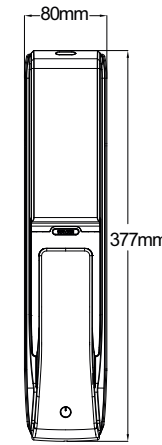

Virtual
Password

Grade C
Cylinder Lock

Password
Protection

\$340

BASIC SPECIFICATION

Access way:	Fingerprint + Password + IC Smart Card / NFC+ Mechanical Key + TUYA App / TTLOCK	
Capacity	99PCS (1PCS Administrator + 98PCS Normal User)	
Front Plate	369mm*77mm*67mm Aluminum Alloy	
Back Plate	377mm*80mm*66mm Aluminum Alloy	
APP Connection	TUYA Bluetooth / TUYA Wifi / TTLOCK Bluetooth / TTLOCK Wifi	
Mortise Lock	T6068F	304 stainless Steel / Backset: 60mm / Center Distance: 68mm
Fingerprint	Fingerprint Type	RF Semiconductor (AI Learning Function)
	Reading Time	<0.5s
Electric Character	Static Current	≤200μA
	Dynamic Current	≤300mA
Power	Battery	8PCS* AA Alkaline Battery
	Emergency Power	Micro Type-C
	Alarming Voltage	4.8V

\$350

BASIC SPECIFICATION

Model	A5-Basic		A5 Pro
Access Way	/		Face ID + Palm Vein
	Fingerprint + Password + IC Card / NFC + Mechanical Key + App		
Monitor Camera	/		✓
Video Door bell	/		✓
Screen Size	/		4 Inch
Battery	8PCS* AA Alkaline Battery		4200mA Lithium battery
Alarming Voltage	4.8V		6.8V
APP Connection	Tuya Bluetooth		LinkLemo WiFi
Common Specifications			
Mortise Lock	T6068F	304 stainless Steel / Backset: 60mm / Center Distance: 68mm	
Capacity	99PCS (1PCS Administrator + 98PCS Normal User)		
Front Plate	396mm*79.8mm*63mm Aluminum Alloy		
Back Plate	396mm*80mm*66.3mm Aluminum Alloy		
Emergency Power	Micro Type-C		