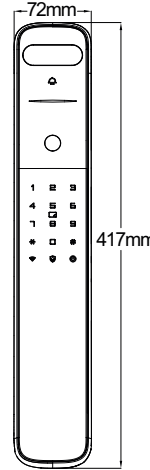

3D FACE RECOGNITION
AUTOMATIC SMART LOCK

A9X

Bluetooth
Wifi

Bluetooth
Wifi

Biometric
Fingerprint Reader

Password

IC Card

Mechanical
Key

Low Voltage
Alarming

Virtual
Password

Grade C
Cylinder Lock

Password
Protection

Emergency
Battery

$550

BASIC SPECIFICATION

Access way	Fingerprint + Face ID + Password + IC Smart Card / NFC + Mechanical Key + TUYA App / TTLOCK	
Capacity	99PCS (1PCS Administrator + 98PCS Normal User)	
Front Plate	417mm*72mm*60mm Aluminum Alloy	
Back Plate	418mm*73mm*60mm Aluminum Alloy	
APP Connection	TUYA Bluetooth / TUYA Wifi / TTLOCK Bluetooth / TTLOCK Wifi	
Working Temperature	-25 to 70 °C	
Mortise Lock	T6068F	304 Stainless Steel / Backset: 60mm / Center Distance: 68mm
Fingerprint	Fingerprint Type	RF Semiconductor (AI Learning Function)
	Reading Time	<0.5s
Electric Character	Static Current	≤200μA
	Dynamic Current	≤300mA
Power	Battery	8PCS* AA Alkaline Battery / 4200mAh Lithium battery
	Emergency Power	Micro Type-C
	Alarming Voltage	AA<4.8V / Lithium<6.8V

*Fiyatlarımıza KDV, Pil ve Montaj dahil değildir.