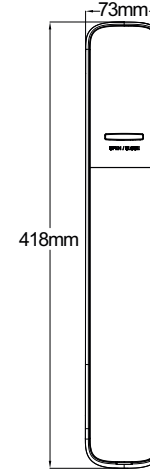

3D FACE RECOGNITION
AUTOMATIC SMART LOCK

A9X

Bluetooth
Wifi

Bluetooth
Wifi

Biometric
Fingerprint Reader

Password

IC Card

Mechanical
Key

Low Voltage
Alarming

Virtual
Password

Grade C
Cylinder Lock

Password
Protection

Emergency
Battery

$550

BASIC SPECIFICATION

Access way	Fingerprint + Face ID + Password + IC Smart Card / NFC + Mechanical Key + TUYA App / TTLOCK	
Capacity	99PCS (1PCS Administrator + 98PCS Normal User)	
Front Plate	417mm*72mm*60mm Aluminum Alloy	
Back Plate	418mm*73mm*60mm Aluminum Alloy	
APP Connection	TUYA Bluetooth / TUYA Wifi / TTLOCK Bluetooth / TTLOCK Wifi	
Working Temperature	-25 to 70 °C	
Mortise Lock	T6068F	304 Stainless Steel / Backset: 60mm / Center Distance: 68mm
Fingerprint	Fingerprint Type	RF Semiconductor (AI Learning Function)
	Reading Time	<0.5s
Electric Character	Static Current	≤200μA
	Dynamic Current	≤300mA
Power	Battery	8PCS* AA Alkaline Battery / 4200mAh Lithium battery
	Emergency Power	Micro Type-C
	Alarming Voltage	AA<4.8V / Lithium<6.8V

*Fiyatlarımıza KDV, Pil ve Montaj dahil değildir.