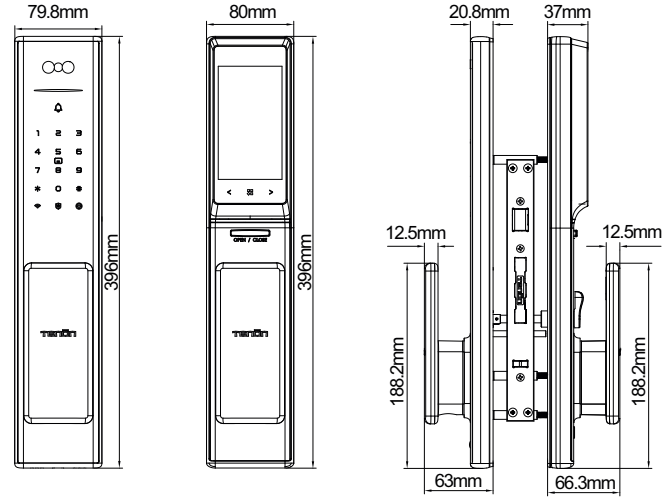

\$350

BASIC SPECIFICATION

Model	A5-Basic		A5 Pro
Access Way	/		Face ID + Palm Vein
	Fingerprint + Password + IC Card / NFC + Mechanical Key + App		
Monitor Camera	/		✓
Video Door bell	/		✓
Screen Size	/		4 Inch
Battery	8PCS* AA Alkaline Battery		4200mA Lithium battery
Alarming Voltage	4.8V		6.8V
APP Connection	Tuya Bluetooth		LinkLemo WiFi
Common Specifications			
Mortise Lock	T6068F	304 stainless Steel / Backset: 60mm / Center Distance: 68mm	
Capacity	99PCS (1PCS Administrator + 98PCS Normal User)		
Front Plate	396mm*79.8mm*63mm Aluminum Alloy		
Back Plate	396mm*80mm*66.3mm Aluminum Alloy		
Emergency Power	Micro Type-C		