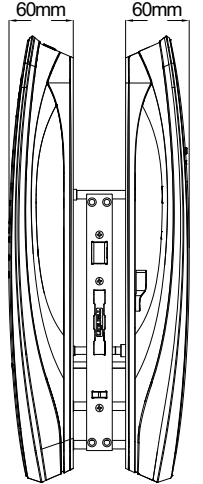

3D FACE RECOGNITION
AUTOMATIC SMART LOCK

A9X

Bluetooth
Wifi

Bluetooth
Wifi

Biometric
Fingerprint Reader

Password

IC Card

Mechanical
Key

Low Voltage
Alarming

Virtual
Password

Grade C
Cylinder Lock

Password
Protection

Emergency
Battery

$550

BASIC SPECIFICATION

Access way	Fingerprint + Face ID + Password + IC Smart Card / NFC + Mechanical Key + TUYA App / TTLOCK	
Capacity	99PCS (1PCS Administrator + 98PCS Normal User)	
Front Plate	417mm*72mm*60mm Aluminum Alloy	
Back Plate	418mm*73mm*60mm Aluminum Alloy	
APP Connection	TUYA Bluetooth / TUYA Wifi / TTLOCK Bluetooth / TTLOCK Wifi	
Working Temperature	-25 to 70 °C	
Mortise Lock	T6068F	304 Stainless Steel / Backset: 60mm / Center Distance: 68mm
Fingerprint	Fingerprint Type	RF Semiconductor (AI Learning Function)
	Reading Time	<0.5s
Electric Character	Static Current	≤200μA
	Dynamic Current	≤300mA
Power	Battery	8PCS* AA Alkaline Battery / 4200mAh Lithium battery
	Emergency Power	Micro Type-C
	Alarming Voltage	AA<4.8V / Lithium<6.8V

*Fiyatlarımıza KDV, Pil ve Montaj dahil değildir.