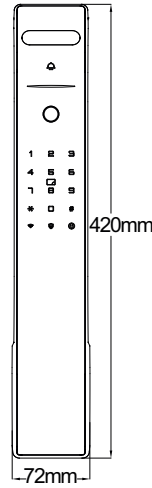

$540

BASIC SPECIFICATION

Access way:	Fingerprint + Face ID + Password + IC Smart Card / NFG Mechanical Key + TUYA App	
Capacity	100PCS (1PCS Administrator + 99PCS Normal User)	
Front Plate	420mm*72mm*56mm Alluminum Alloy	
Back Plate	420mm*72mm*57mm Alluminum Alloy	
Mortise Lock	T6068F	304 Stainless Steel / Backset: 60mm / Center Distance: 68mm
Working Temperature	-20 to 70 °C	
Fingerprint	Fingerprint Type	RF Semiconductor (AI Learning Function)
	Reading Time	<0.5s
Electric Character	Static Current	≤100μA
	Dynamic Current	≤300mA
Power	Battery	8PCS* AA Alkaline Battery
	Emergency Power	5V Micro Type-C
	Battery Service Life	>10,000 Times
	Alarming Voltage	4.8V

*Fiyatlarımıza KDV, Pil ve Montaj dahil değildir.