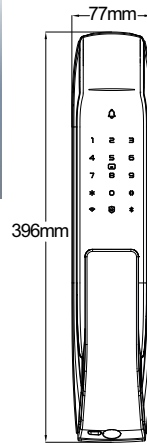

Virtual
Password

Grade C
Cylinder Lock

Password
Protection

\$340

BASIC SPECIFICATION

Access way:	Fingerprint + Password + IC Smart Card / NFC+ Mechanical Key + TUYA App / TTLOCK	
Capacity	99PCS (1PCS Administrator + 98PCS Normal User)	
Front Plate	369mm*77mm*67mm Aluminum Alloy	
Back Plate	377mm*80mm*66mm Aluminum Alloy	
APP Connection	TUYA Bluetooth / TUYA Wifi / TTLOCK Bluetooth / TTLOCK Wifi	
Mortise Lock	T6068F	304 stainless Steel / Backset: 60mm / Center Distance: 68mm
Fingerprint	Fingerprint Type	RF Semiconductor (AI Learning Function)
	Reading Time	<0.5s
Electric Character	Static Current	≤200μA
	Dynamic Current	≤300mA
Power	Battery	8PCS* AA Alkaline Battery
	Emergency Power	Micro Type-C
	Alarming Voltage	4.8V

\$350

BASIC SPECIFICATION

Model	A5-Basic		A5 Pro
Access Way	/		Face ID + Palm Vein
	Fingerprint + Password + IC Card / NFC + Mechanical Key + App		
Monitor Camera	/		✓
Video Door bell	/		✓
Screen Size	/		4 Inch
Battery	8PCS* AA Alkaline Battery		4200mA Lithium battery
Alarming Voltage	4.8V		6.8V
APP Connection	Tuya Bluetooth		LinkLemo WiFi
Common Specifications			
Mortise Lock	T6068F	304 stainless Steel / Backset: 60mm / Center Distance: 68mm	
Capacity	99PCS (1PCS Administrator + 98PCS Normal User)		
Front Plate	396mm*79.8mm*63mm Aluminum Alloy		
Back Plate	396mm*80mm*66.3mm Aluminum Alloy		
Emergency Power	Micro Type-C		